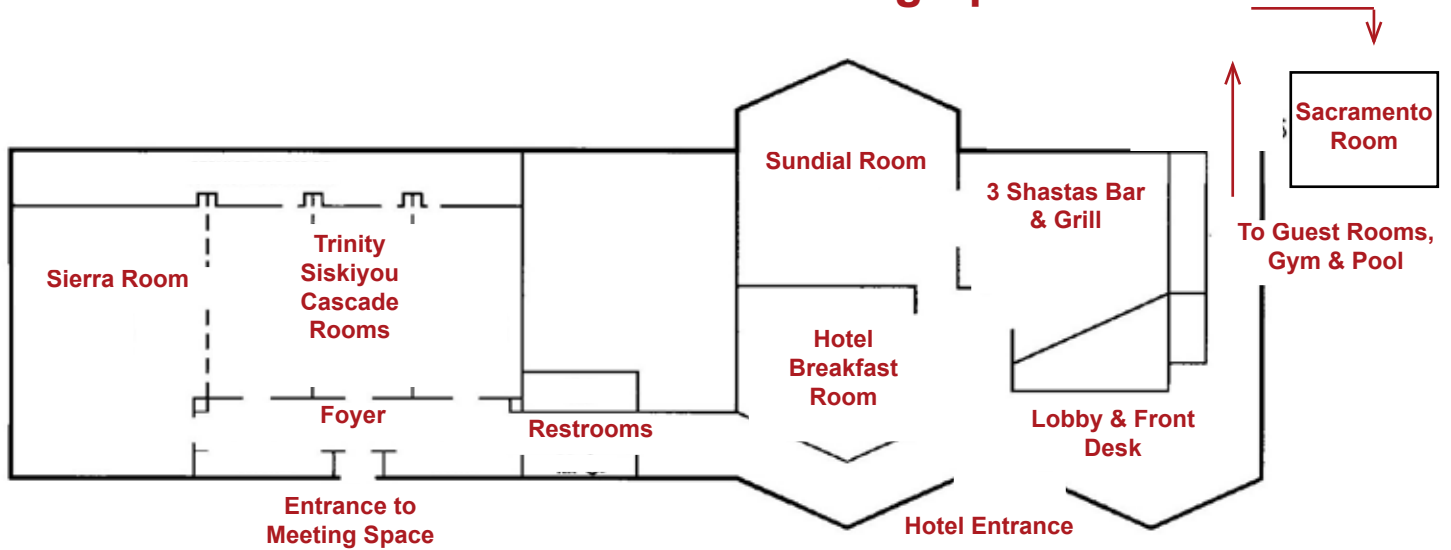

Red Lion Hotel Meeting Space

Holiday Inn Meeting Room & Exhibit Hall Layout

Exhibit Hall -- Booth Locations

- | | |
|--|---|
| 1 Coyote Brush Studios | 15 Milsar Technologies |
| 2 GeoTrack, Inc | 16 TWS: North Coast Chapter/SF Bay Chapter |
| 3 Wildlife Acoustics | 17 BLM |
| 4 Dudek | 18 Ironwood Consulting |
| 5 TWS Chapters: Central Coast /Southern CA | 19 TWS: Workshops/Western Wildlife Journal |
| 6 SD Zoo Institute for Conservation Research | 20 Wildlands |
| 7 McCormick Biological | 21 ESA |
| 8 Advanced Telemetry | 22 Laurel Mundy Illustration |
| 9 Swaim Biological, Inc | 23 TWS: Sac-Shasta Chapter/Conservation Affairs |
| 10 ERTEC Environmental | 24 AECOM |
| 11 GEI Consultants | 25 Holohil |
| 12 Jan Sousa Fine Arts | 26 Animex USA |
| 13 Shasta Wildlife Rescue and Rehabilitation | 27 Ascent Environmental |
| 14 Desert Tortoise Council | 28 National Wildlife Federation |