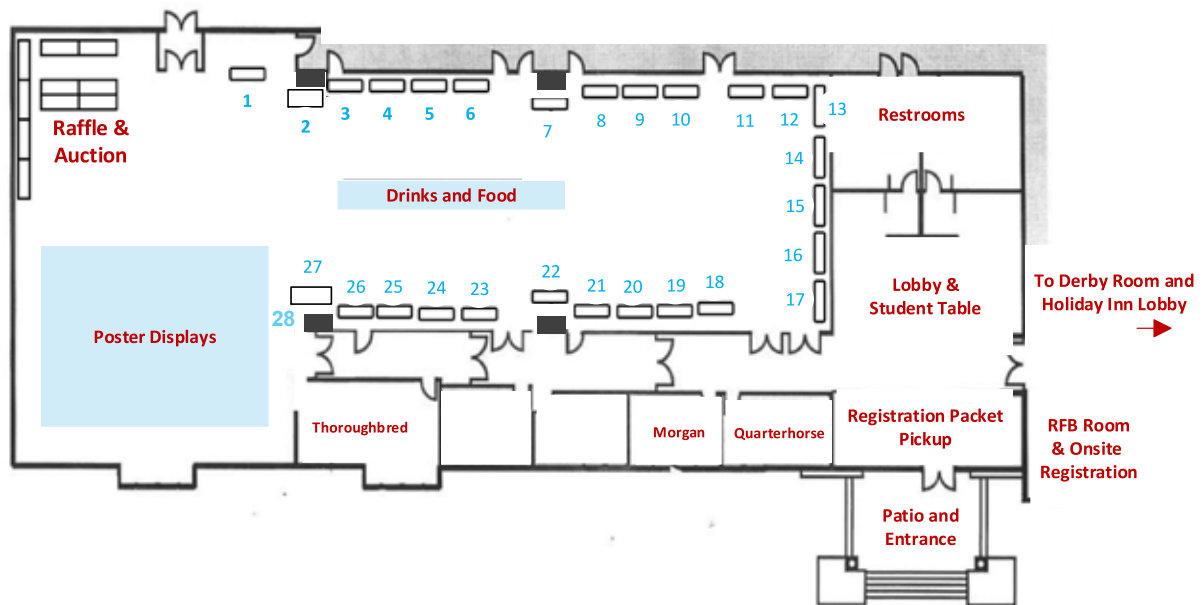

Red Lion Hotel Meeting Space

Holiday Inn Meeting Room & Exhibit Hall Layout

Exhibit Hall -- Booth Locations

- | | |
|--|---|
| 1 Coyote Brush Studios | 15 Milsar Technologies |
| 2 GeoTrack, Inc | 16 TWS: North Coast Chapter/SF Bay Chapter |
| 3 Wildlife Acoustics | 17 BLM |
| 4 Dudek | 18 Ironwood Consulting |
| 5 TWS Chapters: Central Coast /Southern CA | 19 TWS: Workshops/Western Wildlife Journal |
| 6 SD Zoo Institute for Conservation Research | 20 Wildlands |
| 7 McCormick Biological | 21 ESA |
| 8 Advanced Telemetry | 22 Laurel Mundy Illustration |
| 9 Swaim Biological, Inc | 23 TWS: Sac-Shasta Chapter/Conservation Affairs |
| 10 ERTEC Environmental | 24 AECOM |
| 11 GEI Consultants | 25 Holohil |
| 12 Jan Sousa Fine Arts | 26 Animex USA |
| 13 Shasta Wildlife Rescue and Rehabilitation | 27 Ascent Environmental |
| 14 Desert Tortoise Council | 28 National Wildlife Federation |